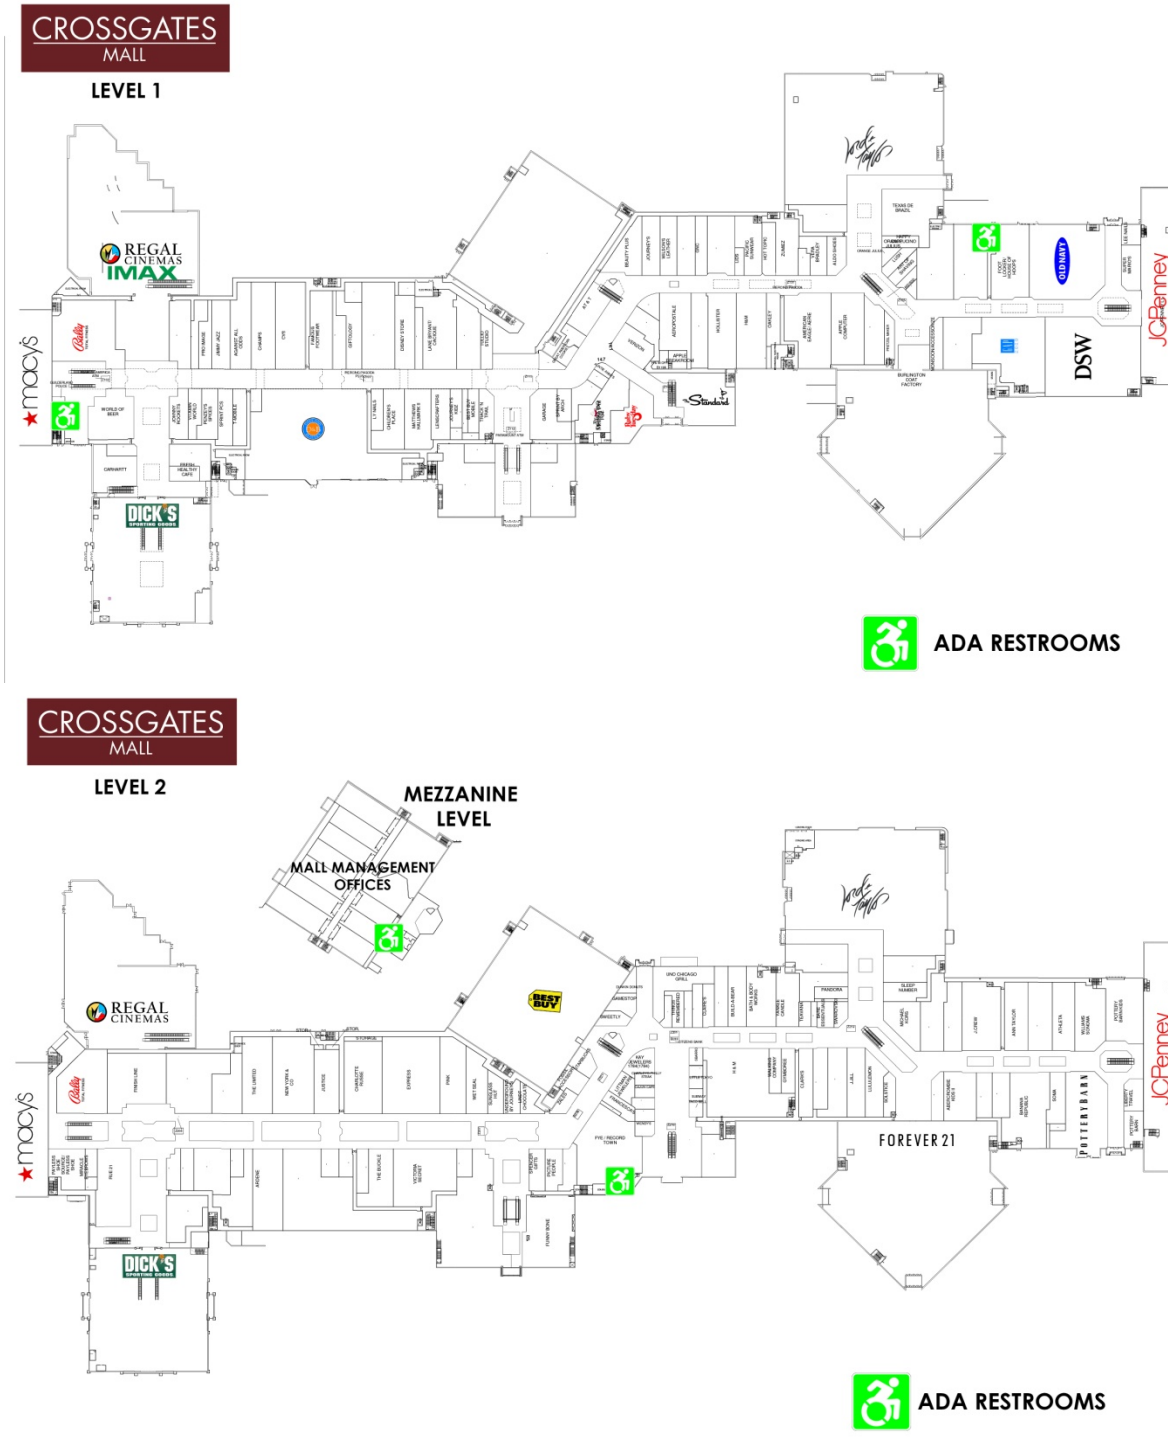

CROSSGATES MALL

ADA ACCESSIBILITY MAP

ADA accessible entrances are identified below and ample parking is available throughout the site. Thank you for shopping at Crossgates Mall.

CROSSGATES MALL

 ADA ACCESSIBLE ENTRANCE

 ADA PARKING

CROSSGATES COMMONS

 ADA PARKING

CROSSGATES MALL

ADA ACCESSIBILITY MAP

Handicap Accessible restrooms can be found here:

In addition, please visit our anchor stores for family style and handicap accessible restrooms.