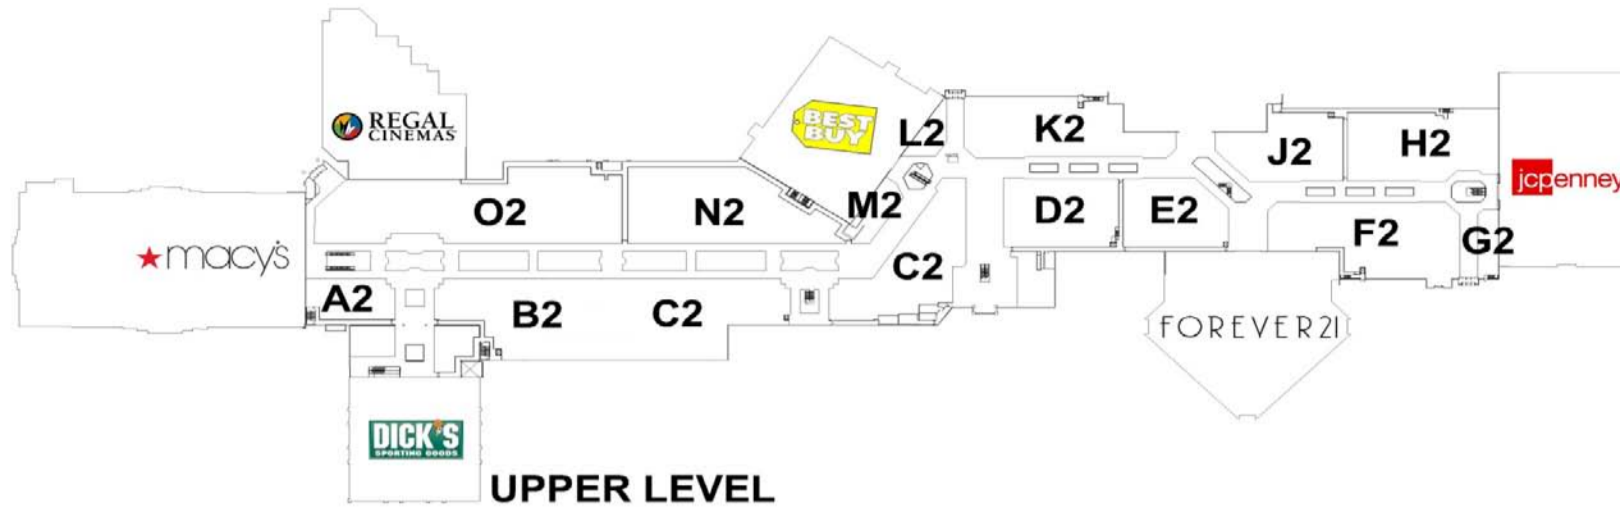

CROSSGATES MALL

<u>STORE NAME</u>	<u>MAP LOCATION</u>	<u>STORE NAME</u>	<u>MAP LOCATION</u>
25 Silver	O2	Journeys Kidz	D1
77kids by American Eagle	J2	Just Threading	B2
A Dollar	N1	Justice	O2
abercrombie	F2	Kay Jewelers	B1
Abercrombie & Fitch	O2	Kids Foot Locker	K1
AE Fashions	F2	Kirkland's	K2
aerie	G1	La Parfum	B2
Aeropostale	F1	Lane Bryant	N1
Against All Odds	O1	Lee Nails	J1
ALDO Accessories	K2	LeGourmet Chef	L1
ALDO Shoes	J2	LensCrafters	D1
American Eagle Outfitters	G1	Liberty Travel	G2
Ann Taylor	J2	Lids	K1, C2
Apple	G1	Lindt Chocolate	N2
Arby's	C2	Little Tokyo	D2
Arch	C1	Littman Jewelers	C2
Art Décor	C1	LY Nails	N1
As Seen on TV	A2	Macy's	See Map
AT&T Wireless	B2	Mall News Center	D2
ATM Bank of America	A1	Management Office	Mezzanine
ATM Citizen's Bank	F1, K1, K3	MasterCuts	B2
ATM Family Capital	B1, E1, C2, K2	Matthew's Hallmark	D1
ATM Key Bank	K2	Michael's	Crossgates Commons
ATM M&T	N1, M2	MoMo	L1
Auntie Anne's	C2 & E1	New York & Company	O2
Aveda Classical Concepts Salon	F2	NAVY Fashions	L1
Baby GAP	H1	NY Sports @ Yankee Dugout	K2
Bakers Shoes	C2	Old Navy	K1
Bally Total Fitness	P1, O2	Orange Julius	K1
Banana Republic	F2	PS from Aeropostale	J2
Bare Escentuals	K2	PacSun	L1
Bath & Body Works	N2	Pandora	N1
Battlefield Live	B1	Panera Bread	Crossgates Commons
Beauty Plus Salon	L1	Party City	Crossgates Commons
bebe	E2	Payless Kids	A2
Belden Jewelers	C2	Payless ShoeSource	A2