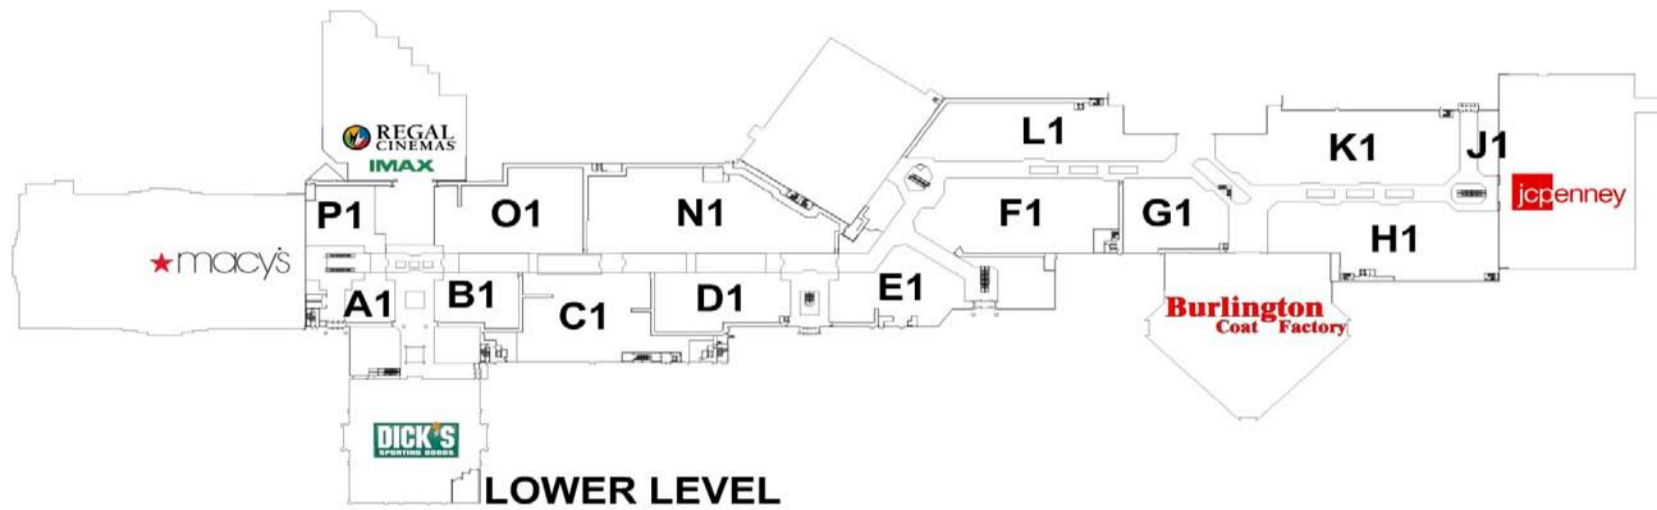

CROSSGATES MALL

<u>STORE NAME</u>	<u>MAP LOCATION</u>	<u>STORE NAME</u>	<u>MAP LOCATION</u>
25 Silver	O2	Journeys Kidz	D1
77kids by American Eagle	J2	Just Threading	B2
A Dollar	N1	Justice	O2
abercrombie	F2	Kay Jewelers	B1
Abercrombie & Fitch	O2	Kids Foot Locker	K1
AE Fashions	F2	Kirkland's	K2
aerie	G1	La Parfum	B2
Aeropostale	F1	Lane Bryant	N1
Against All Odds	O1	Lee Nails	J1
ALDO Accessories	K2	LeGourmet Chef	L1
ALDO Shoes	J2	LensCrafters	D1
American Eagle Outfitters	G1	Liberty Travel	G2
Ann Taylor	J2	Lids	K1, C2
Apple	G1	Lindt Chocolate	N2
Arby's	C2	Little Tokyo	D2
Arch	C1	Littman Jewelers	C2
Art Décor	C1	LY Nails	N1
As Seen on TV	A2	Macy's	See Map
AT&T Wireless	B2	Mall News Center	D2
ATM Bank of America	A1	Management Office	Mezzanine
ATM Citizen's Bank	F1, K1, K3	MasterCuts	B2
ATM Family Capital	B1, E1, C2, K2	Matthew's Hallmark	D1
ATM Key Bank	K2	Michael's	Crossgates Commons
ATM M&T	N1, M2	MoMo	L1
Auntie Anne's	C2 & E1	New York & Company	O2
Aveda Classical Concepts Salon	F2	NAVY Fashions	L1
Baby GAP	H1	NY Sports @ Yankee Dugout	K2
Bakers Shoes	C2	Old Navy	K1
Bally Total Fitness	P1, O2	Orange Julius	K1
Banana Republic	F2	PS from Aeropostale	J2
Bare Escentuals	K2	PacSun	L1
Bath & Body Works	N2	Pandora	N1
Battlefield Live	B1	Panera Bread	Crossgates Commons
Beauty Plus Salon	L1	Party City	Crossgates Commons
bebe	E2	Payless Kids	A2
Belden Jewelers	C2	Payless ShoeSource	A2